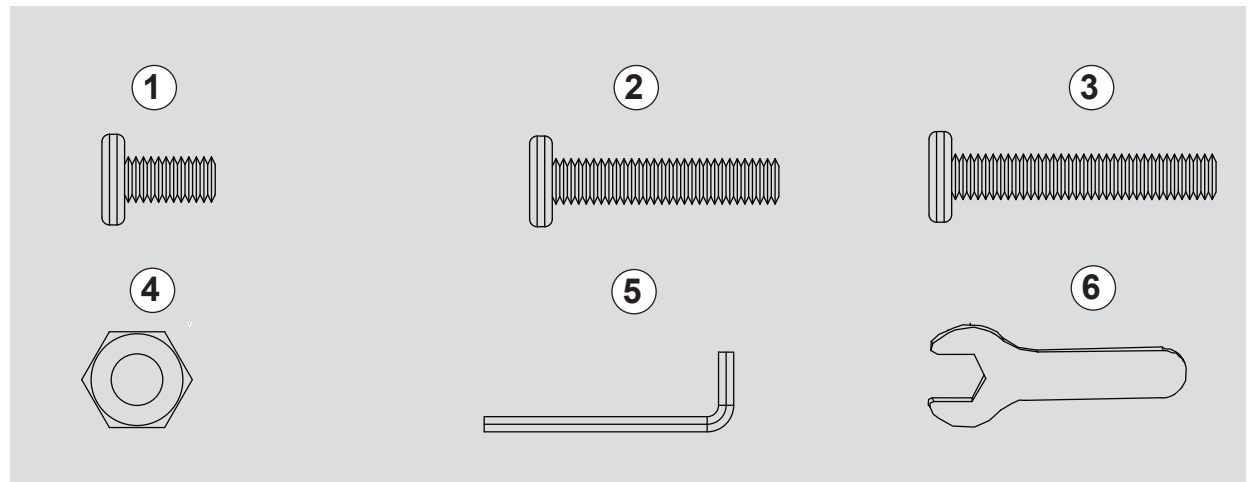

7

If you need to order parts please use the list below.
Please email defect photo and proof of purchase to asprod2015@gmail.com
Parts will be shipped free of charge within 90 days of purchase with proof of purchase.
Spare parts and services only support the purchase made from Walmart store or Walmart.com

Parts

- **A** Table Legs
- **B** Upper Support Frame
- **C** Bottom Support Frame
- **D** Table Top
- **E** Chair Leg
- **F** Chair Leg
- **G** Chair back frame
- **H** Chair Seat
- **I** Chair Upper Support Rail

- **1** M6 x12 mm Bolt
- **2** M6 x30 mm Bolt
- **3** M6 x35 mm Bolt
- **4** M6 Nut
- **5** Allen Wrench
- **6** Wrench

Hardware