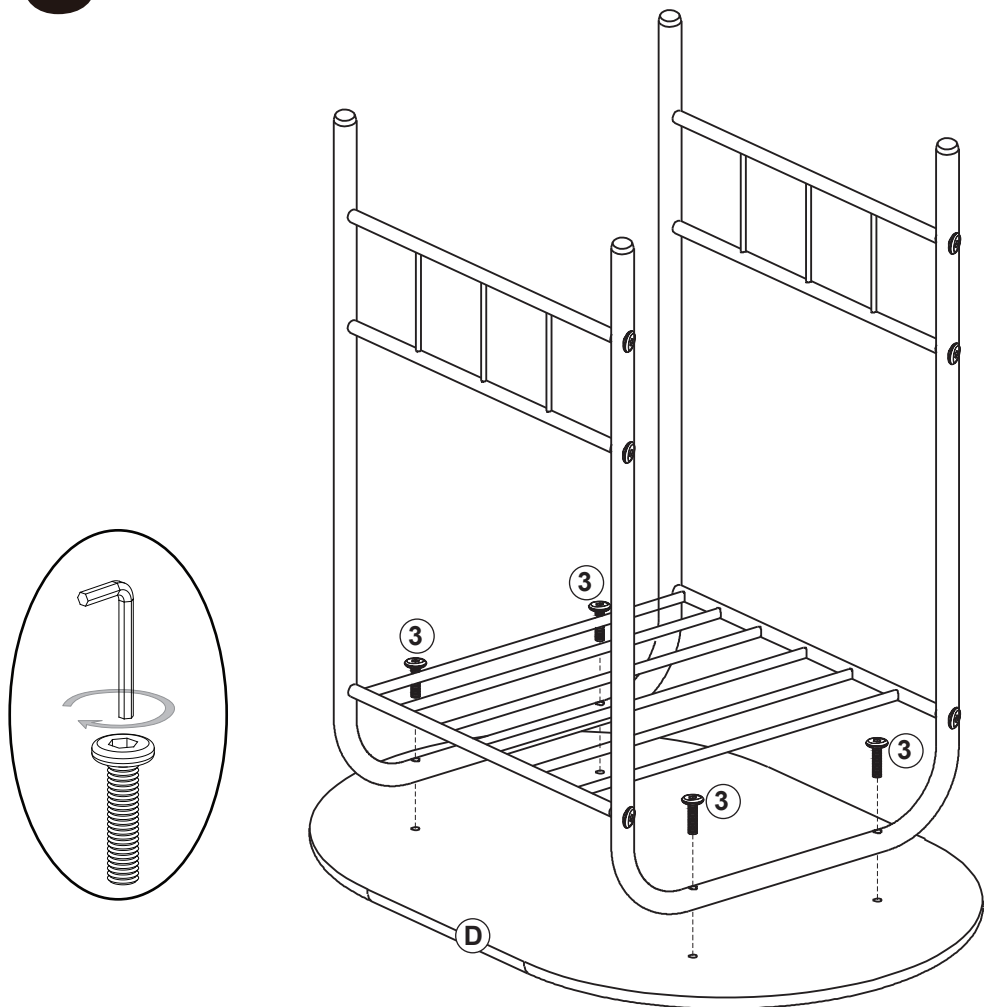

Chair Seat
(Qty: 2)

Chair Upper Support Rail
(Qty: 1)

VERIFY THAT ALL PARTS ARE
LISTED BEFORE BEGINNING

1

Attach bottom support frame C to the table legs A with bolts ③.

③ x 8

Bolt M6x35mm

2

Attach top support frame B to the table legs A with bolts ③.

③ x 4

Bolt M6x35mm

3

Attach table top D to the table legs A with bolts ③, tighten all bolts ③ with allen wrench ⑤.

Bolt M6x35mm

Allen Wrench

4

Attach chair leg E and chair F to the chair back frame G with bolts ② and nut ④.

Bolt M6x30mm

Nut x2

5

Attach chair upper support rail I to the chair back frame G with bolts ①.

Bolt M6x12mm

6

1. Attach chair seat H to the chair leg E and F with bolts ②, tighten all bolts with allen wrench ⑤ and wrench ⑥.
2. Repeat the procedure to assemble the other chairs.