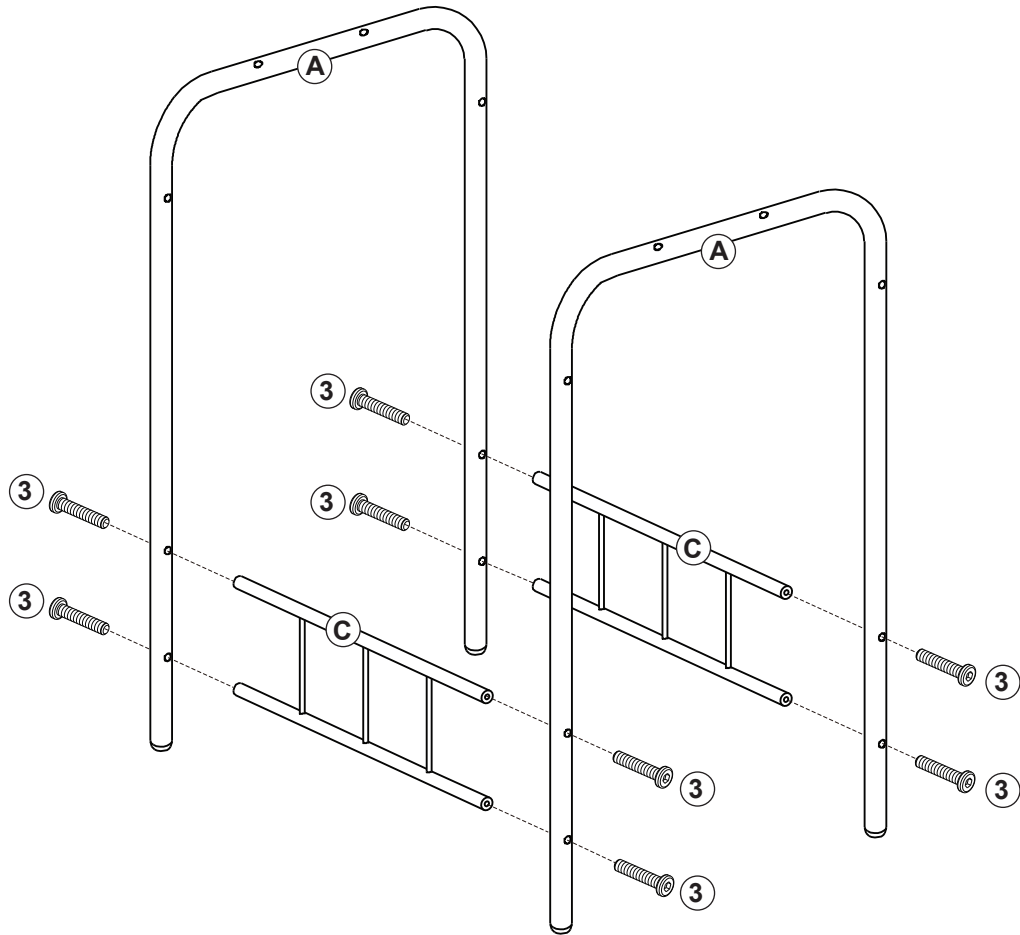

Chair Seat
(Qty: 2)

Chair Upper Support Rail
(Qty: 1)

VERIFY THAT ALL PARTS ARE
LISTED BEFORE BEGINNING

1

Attach bottom support frame C to the table legs A with bolts ③.

③ x 8

Bolt M6x35mm

2

Attach top support frame B to the table legs A with bolts ③.

③ x 4

Bolt M6x35mm

3

Attach table top D to the table legs A with bolts ③, tighten all bolts ③ with allen wrench ⑤.

Bolt M6x35mm

Allen Wrench

4