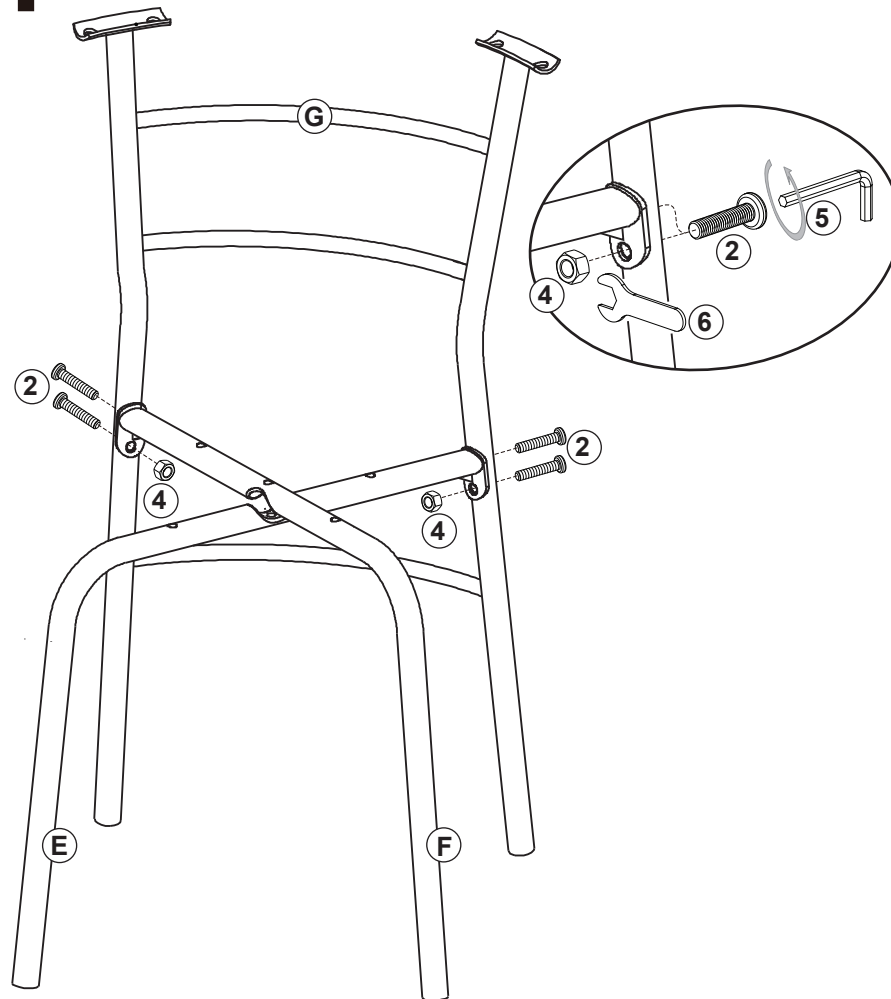

Chair Seat
(Qty: 2)

Chair Upper Support Rail
(Qty: 1)

VERIFY THAT ALL PARTS ARE
LISTED BEFORE BEGINNING

1

Attach bottom support frame C to the table legs A with bolts ③.

③ x 8

Bolt M6x35mm

2

Attach top support frame B to the table legs A with bolts ③.

③ x 4

Bolt M6x35mm

3

Attach table top D to the table legs A with bolts ③, tighten all bolts ③ with allen wrench ⑤.

Bolt M6x35mm

Allen Wrench

4

Attach chair leg E and chair F to the chair back frame G with bolts ② and nut ④.

Bolt M6x30mm

Nut x2

5

Attach chair upper support rail I to the chair back frame G with bolts ①.

Bolt M6x12mm

6

1. Attach chair seat H to the chair leg E and F with bolts ②, tighten all bolts with allen wrench ⑤ and wrench ⑥.
2. Repeat the procedure to assemble the other chairs.