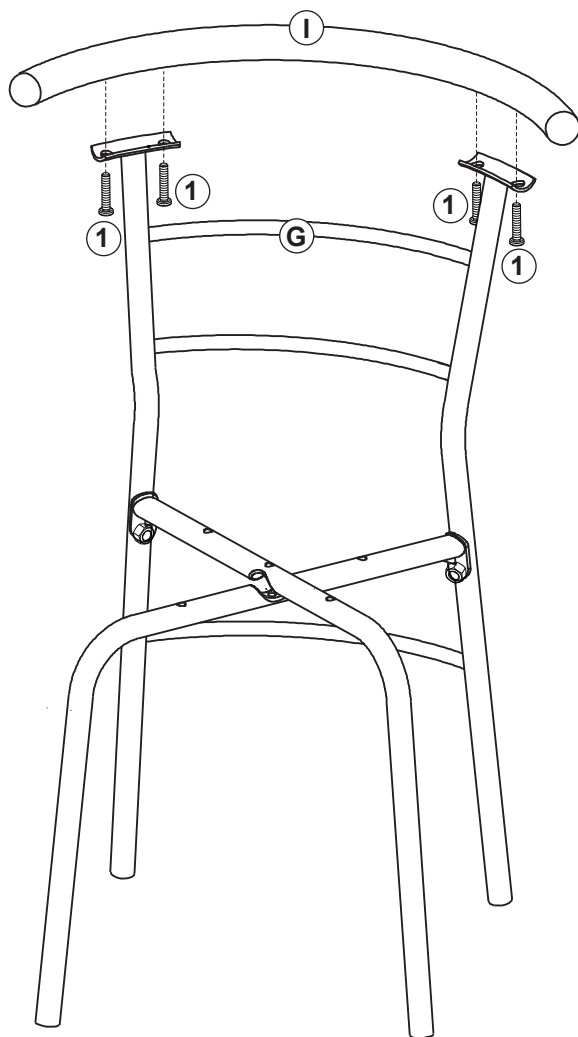

Attach chair leg E and chair F to the chair back frame G with bolts ② and nut ④.

Bolt M6x30mm

Nut x2

5

Attach chair upper support rail I to the chair back frame G with bolts ①.

Bolt M6x12mm

6

1. Attach chair seat H to the chair leg E and F with bolts ②, tighten all bolts with allen wrench ⑤ and wrench ⑥.
2. Repeat the procedure to assemble the other chairs.

Parts

- A** Table Legs
- B** Upper Support Frame
- C** Bottom Support Frame
- D** Table Top
- E** Chair Leg
- F** Chair Leg
- G** Chair back frame
- H** Chair Seat
- I** Chair Upper Support Rail

- 1** M6 x12 mm Bolt
- 2** M6 x30 mm Bolt
- 3** M6 x35 mm Bolt
- 4** M6 Nut
- 5** Allen Wrench
- 6** Wrench