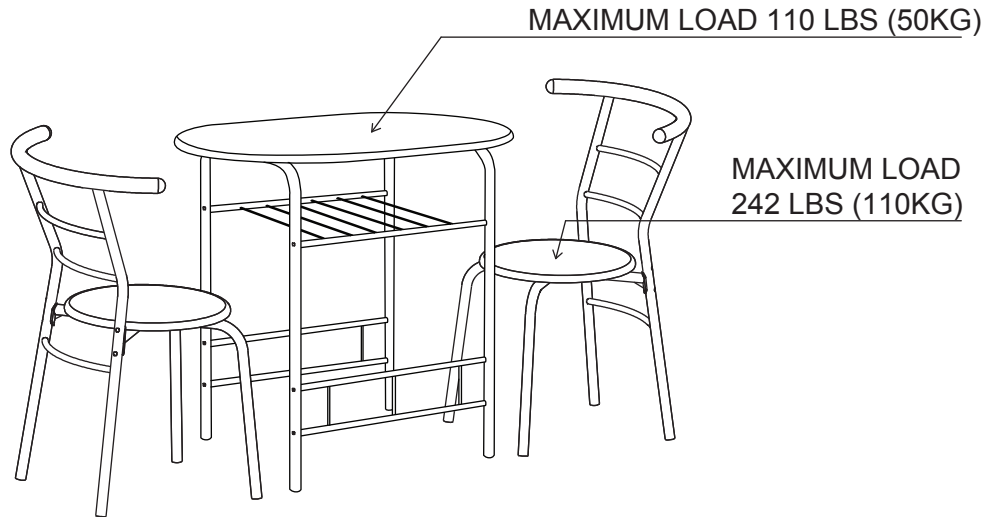

MAINSTAYS™

MAINSTAYS 29" METAL 3 PIECE DINING SET WITH STORAGE

STOCK # D2118.0001-MP
STOCK # D2118.0002-MP
STOCK # D2118.0003-MP

 **WARNING:**
ADULT ASSEMBLY REQUIRED

FOR MISSING OR DAMAGED PARTS, PLEASE CALL 1-877-637-3590 BEFORE RETURNING THE PRODUCT TO STORE. PARTS WILL BE SHIPPED FREE OF CHARGE WITHIN 90 DAYS OF PURCHASE WITH PROOF OF PURCHASE. PLEASE CALL OUR TOLL FREE NUMBER OR E-MAIL TO asprod2015@gmail.com