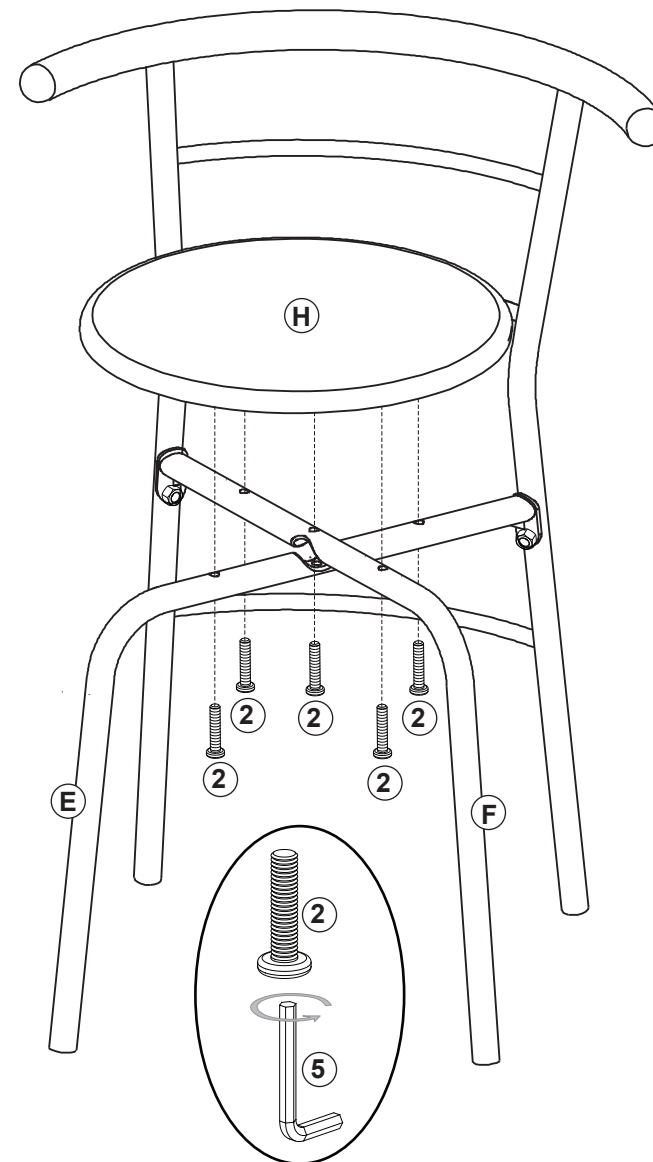

6

1. Attach chair seat H to the chair leg E and F with bolts ②, tighten all bolts with allen wrench ⑤ and wrench ⑥.
2. Repeat the procedure to assemble the other chairs.