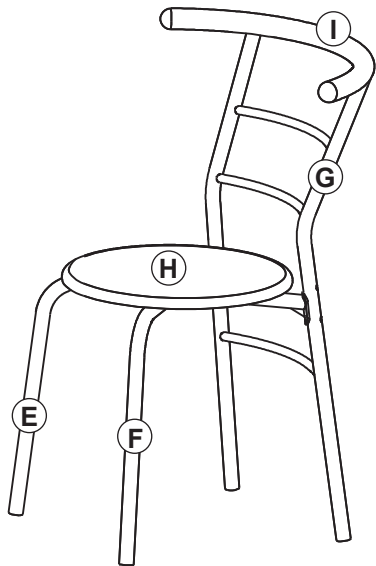

7

If you need to order parts please use the list below.
Please email defect photo and proof of purchase to asprod2015@gmail.com
Parts will be shipped free of charge within 90 days of purchase with proof of purchase.
Spare parts and services only support the purchase made from Walmart store or Walmart.com

Parts

- **A** Table Legs
- **B** Upper Support Frame
- **C** Bottom Support Frame
- **D** Table Top
- **E** Chair Leg
- **F** Chair Leg
- **G** Chair back frame
- **H** Chair Seat
- **I** Chair Upper Support Rail

- **1** M6 x12 mm Bolt
- **2** M6 x30 mm Bolt
- **3** M6 x35 mm Bolt
- **4** M6 Nut
- **5** Allen Wrench
- **6** Wrench

Hardware