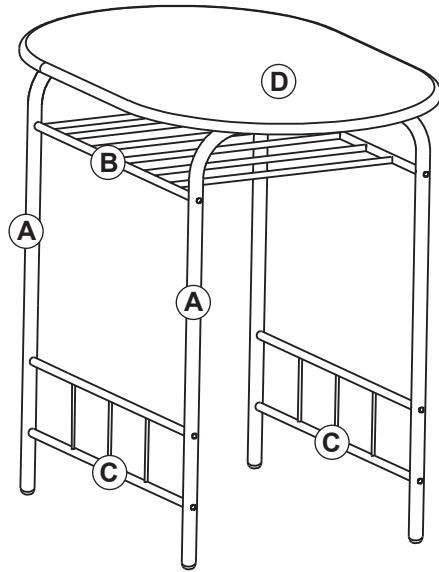

Attach chair leg E and chair F to the chair back frame G with bolts ② and nut ④.

Bolt M6x30mm

Nut x2

5

Attach chair upper support rail I to the chair back frame G with bolts ①.

Bolt M6x12mm

6

1. Attach chair seat H to the chair leg E and F with bolts ②, tighten all bolts with allen wrench ⑤ and wrench ⑥.
2. Repeat the procedure to assemble the other chairs.

Parts

- A** Table Legs
- B** Upper Support Frame
- C** Bottom Support Frame
- D** Table Top
- E** Chair Leg
- F** Chair Leg
- G** Chair back frame
- H** Chair Seat
- I** Chair Upper Support Rail

- 1** M6 x12 mm Bolt
- 2** M6 x30 mm Bolt
- 3** M6 x35 mm Bolt
- 4** M6 Nut
- 5** Allen Wrench
- 6** Wrench