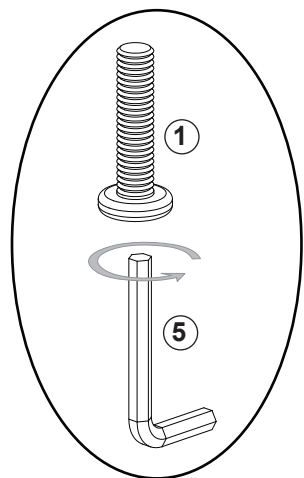

Attach top support frame B to the table legs A with bolts ③.

③ x 4

Bolt M6x35mm

3

Attach table top D to the table legs A with bolts ③, tighten all bolts ③ with allen wrench ⑤.

Bolt M6x35mm

Allen Wrench

4

Attach chair leg E and chair F to the chair back frame G with bolts ② and nut ④.

Bolt M6x30mm

Nut x2

5

Attach chair upper support rail I to the chair back frame G with bolts ①.

Bolt M6x12mm

6

1. Attach chair seat H to the chair leg E and F with bolts ②, tighten all bolts with allen wrench ⑤ and wrench ⑥.
2. Repeat the procedure to assemble the other chairs.

Bolt M6x30mm

Allen Wrench

Wrench

7

If you need to order parts please use the list below.
Please email defect photo and proof of purchase to asprod2015@gmail.com
Parts will be shipped free of charge within 90 days of purchase with proof of purchase.
Spare parts and services only support the purchase made from Walmart store or Walmart.com

Parts

- A** Table Legs
- B** Upper Support Frame
- C** Bottom Support Frame
- D** Table Top
- E** Chair Leg
- F** Chair Leg
- G** Chair back frame
- H** Chair Seat
- I** Chair Upper Support Rail

- 1** M6 x12 mm Bolt
- 2** M6 x30 mm Bolt
- 3** M6 x35 mm Bolt
- 4** M6 Nut
- 5** Allen Wrench
- 6** Wrench