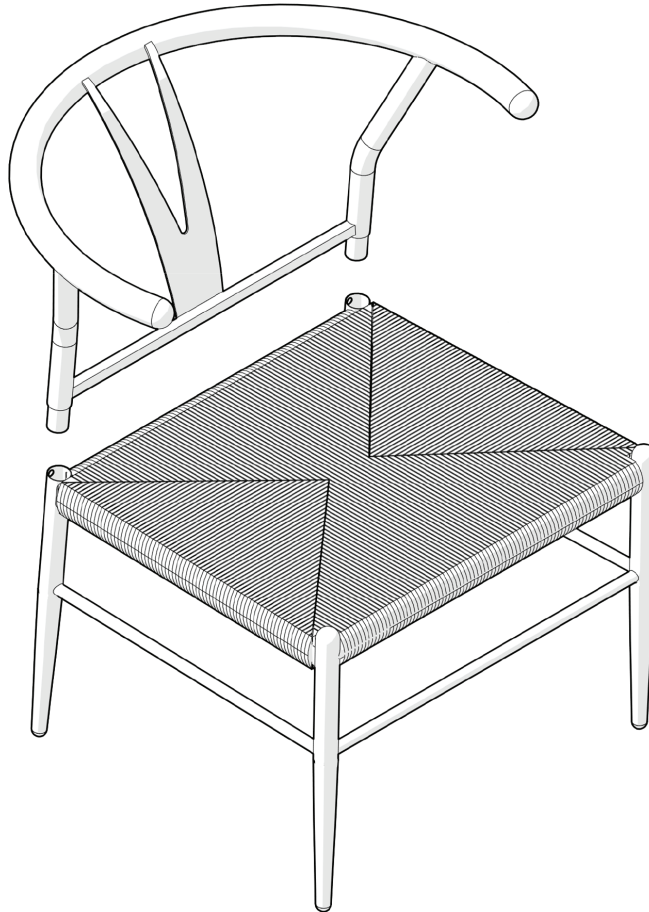

BETTER HOMES & GARDENS SPRINGWOOD WISHBONE CHAIR

VENDOR STOCK NUMBERS
BH1302125171001 - LIGHT NATURAL
BH1302125171002 - BLACK

1 Backrest
Q'ty: 2

2 Seat Base
Q'ty: 2

M6x12mm Bolt
Q'ty: 9 (1 for spare)