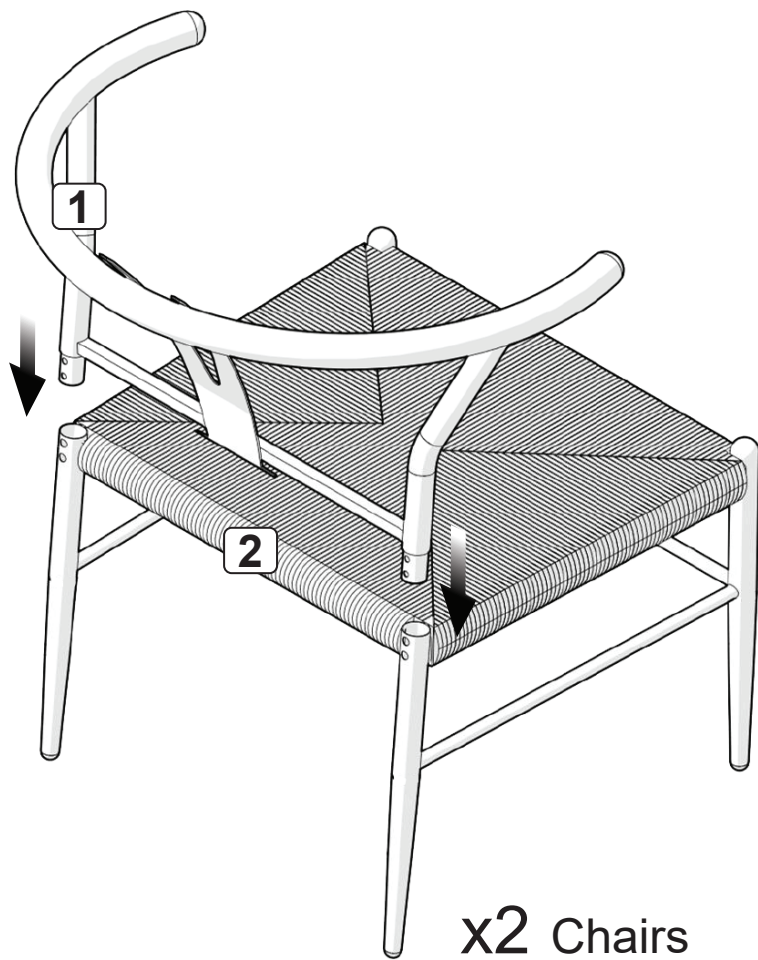

1 Align and attach the Backrest (1) to the Seat Base (2).

2 Secure the parts with Bolts (A). Tighten all Bolts by using Ratchet Wrench (B) provided.

M6x12mm Bolt

Ratchet Wrench

If you need to order parts please use the list below.
Please email defect photo and proof of purchase to asprod2015@gmail.com
Parts will be shipped free of charge within 90 days of purchase with proof of purchase.
Spare parts and services only support the purchase made from Walmart store or Walmart.com