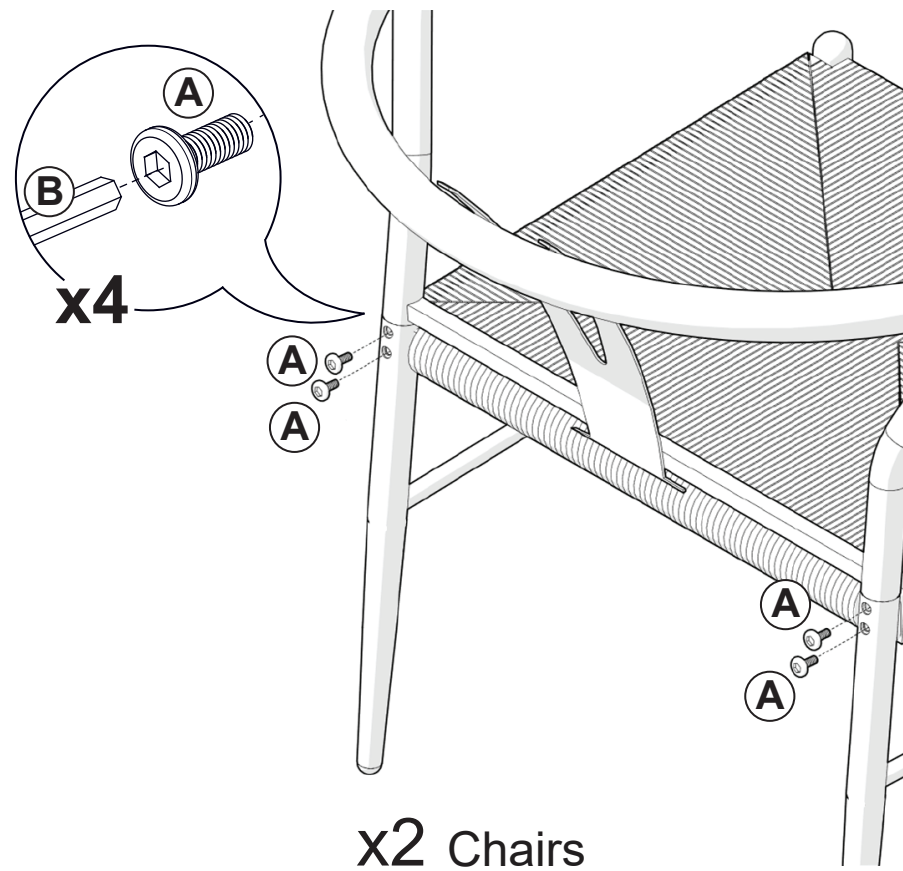

VENDOR STOCK NUMBERS
BH1302125171001 - LIGHT NATURAL
BH1302125171002 - BLACK

1 Backrest
Q'ty: 2

2 Seat Base
Q'ty: 2

M6x12mm Bolt
Q'ty: 9 (1 for spare)

Ratchet Wrench
Q'ty: 1

VERIFY THAT ALL PARTS ARE LISTED BEFORE BEGINNING

1 Align and attach the Backrest (1) to the Seat Base (2).

2 Secure the parts with Bolts (A). Tighten all Bolts by using Ratchet Wrench (B) provided.

M6x12mm Bolt

Ratchet Wrench

If you need to order parts please use the list below.
Please email defect photo and proof of purchase to asprod2015@gmail.com
Parts will be shipped free of charge within 90 days of purchase with proof of purchase.
Spare parts and services only support the purchase made from Walmart store or Walmart.com