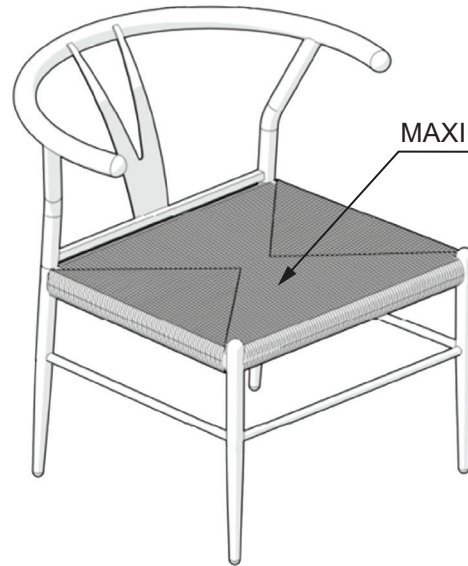

15 minutes approx.
Assembly Time

Adult
Assembly Required

MAXIMUM LOAD 242 LB (110KG)

- CALL OUR TOLL FREE NUMBER **1-877-637-3590** FOR ASSISTANCE. WE ARE AVAILABLE TO ASSIST YOU MONDAY-FRIDAY FROM 9am-5pm EASTERN STANDARD TIME OR SEND US YOUR QUESTIONS TO asprod2015@gmail.com.
- ADDITIONAL PARTS ARE AVAILABLE FOR A FEE.
- THIS INSTRUCTION BOOKLET CONTAINS **IMPORTANT** SAFETY INFORMATION. PLEASE READ AND KEEP FOR FUTURE REFERENCE.
- DO NOT ALLOW CHILDREN TO CLIMB OR PLAY ON THE UNIT.
- CLEAN THE PRODUCT WITH YOUR FAVORITE FURNITURE POLISH AND A SOFT CLOTH.
- DO NOT USE HARSH CHEMICALS OR ABRASIVE CLEANERS.
- MOVE YOUR NEW FURNITURE CAREFULLY WITH TWO PEOPLE. NEVER PUSH OR DRAG THE UNIT.