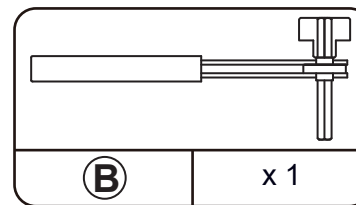

1 Align and attach the Backrest (1) to the Seat Base (2).

2 Secure the parts with Bolts (A). Tighten all Bolts by using Ratchet Wrench (B) provided.

M6x12mm Bolt

Ratchet Wrench

If you need to order parts please use the list below.
Please email defect photo and proof of purchase to asprod2015@gmail.com
Parts will be shipped free of charge within 90 days of purchase with proof of purchase.
Spare parts and services only support the purchase made from Walmart store or Walmart.com