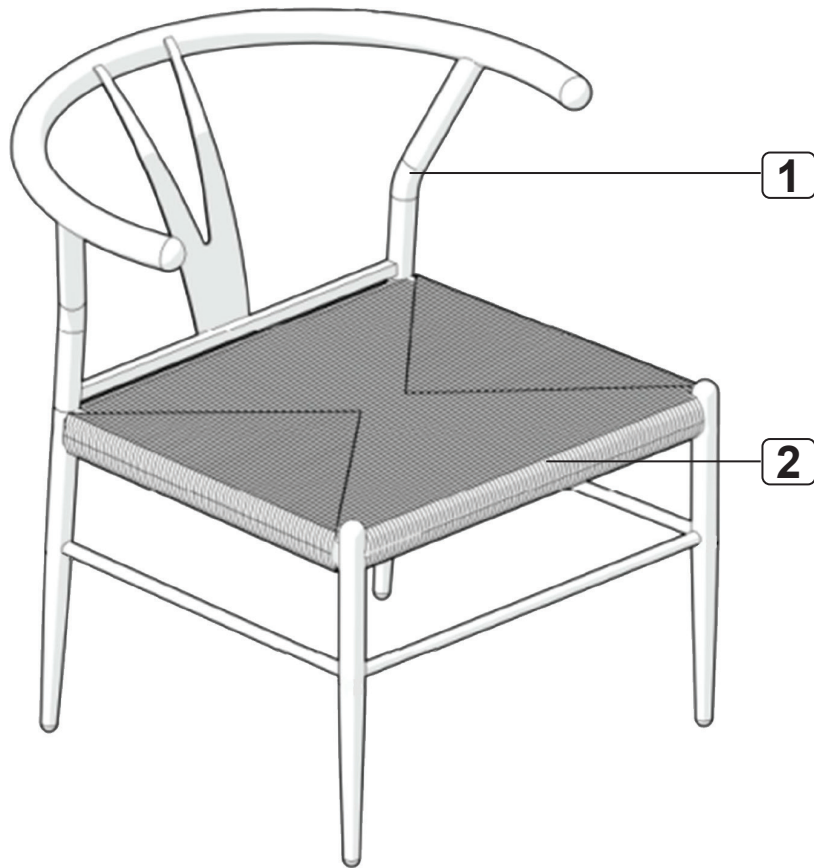

If you need to order parts please use the list below.
Please email defect photo and proof of purchase to asprod2015@gmail.com
Parts will be shipped free of charge within 90 days of purchase with proof of purchase.
Spare parts and services only support the purchase made from Walmart store or Walmart.com

Now your chair is completed.