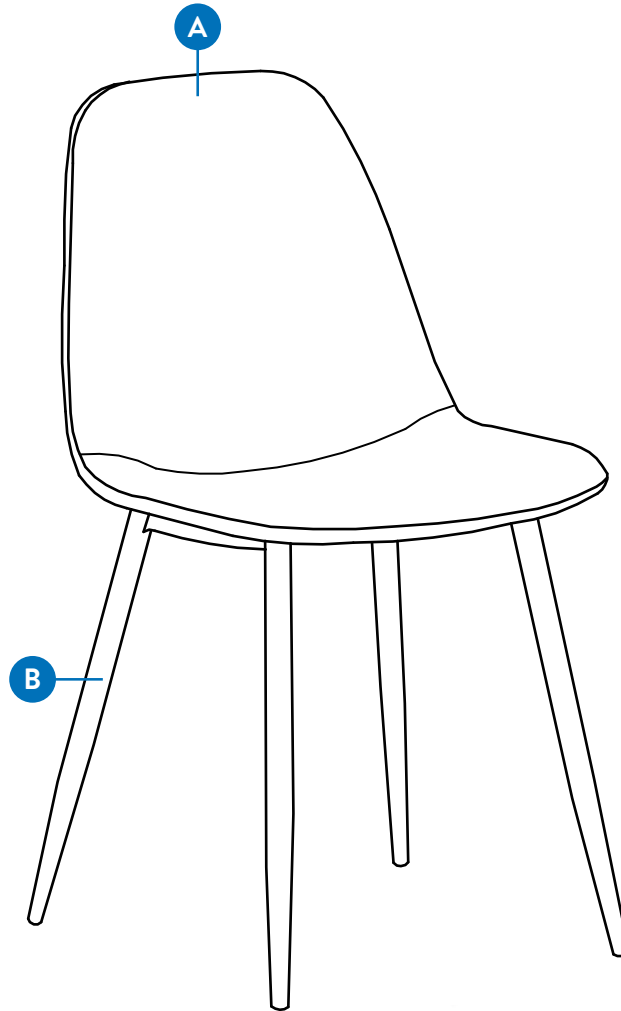

IF YOU NEED TO ORDER ANY PARTS PLEASE USE THE LIST BELOW.

Please email defect photos and proof of purchase to asprod2015@gmail.com

Parts will be shipped FREE of charge within 90 days of the purchase with proof of purchase.

Spare parts and services only support the purchase made from Walmart Store or Walmart.com