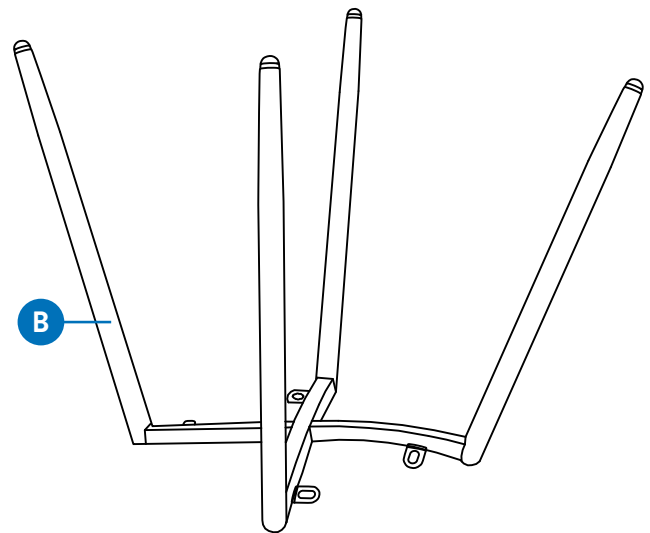

Model Description

SETUP

TOOLS NEEDED

(3) Hex Wrench x1

HARDWARE

Part	Description	Picture	Qty
1	Bolt (M6x20mm)		16
2	Washer		16

PARTS LIST

Part	Description	Qty
A	Seat & Backrest	4
B	Dowel Base	4

PARTS DIAGRAM

VERIFY THAT ALL PARTS ARE LISTED BEFORE BEGINNING

Assembly

1. ATTACH DOWEL BASE

1. Place the **Seat & Back (A)** upside down on a non-abrasive surface.
2. Align and attach the **Dowel Base (B)** to the underneath of the Seat using Bolts (1) & Washers (2).
3. Tighten all the bolts by using the Hex Wrench (provided).