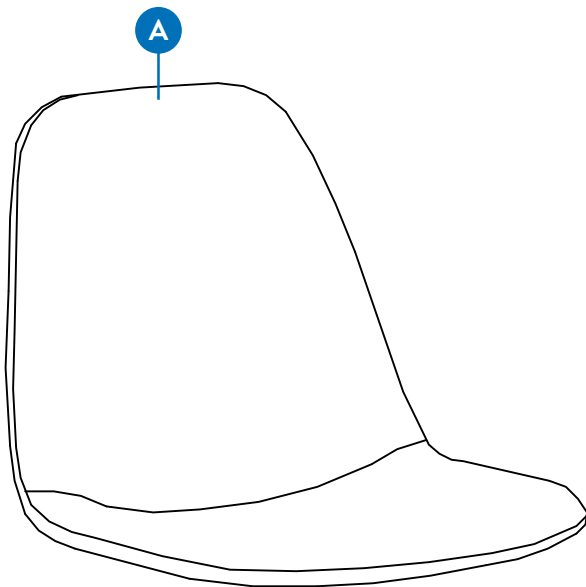

Model Description

SETUP

TOOLS NEEDED

(3) Hex Wrench x1

HARDWARE

Part	Description	Picture	Qty
1	Bolt (M6x20mm)		16
2	Washer		16

PARTS LIST

Part	Description	Qty
A	Seat & Backrest	4
B	Dowel Base	4

PARTS DIAGRAM

VERIFY THAT ALL PARTS ARE LISTED BEFORE BEGINNING

Assembly

1. ATTACH DOWEL BASE

1. Place the **Seat & Back (A)** upside down on a non-abrasive surface.
2. Align and attach the **Dowel Base (B)** to the underneath of the Seat using Bolts (1) & Washers (2).
3. Tighten all the bolts by using the Hex Wrench (provided).