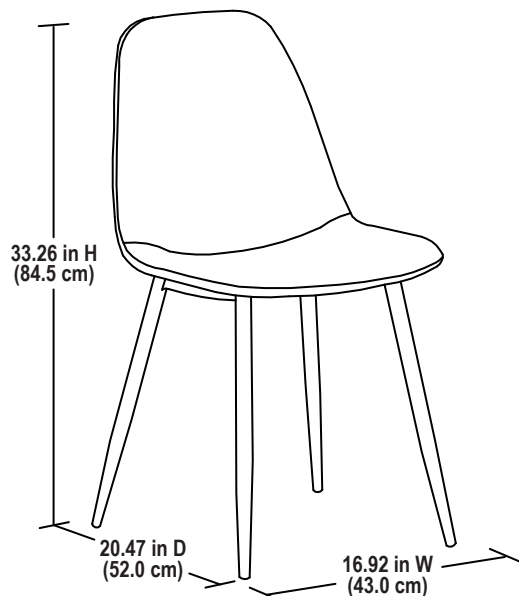

Specifications

Product Description : Mainstays PU Dining Chair 4 Pack

Product Size :

IF YOU NEED TO ORDER ANY PARTS PLEASE USE THE LIST BELOW.

Please email defect photos and proof of purchase to asprod2015@gmail.com