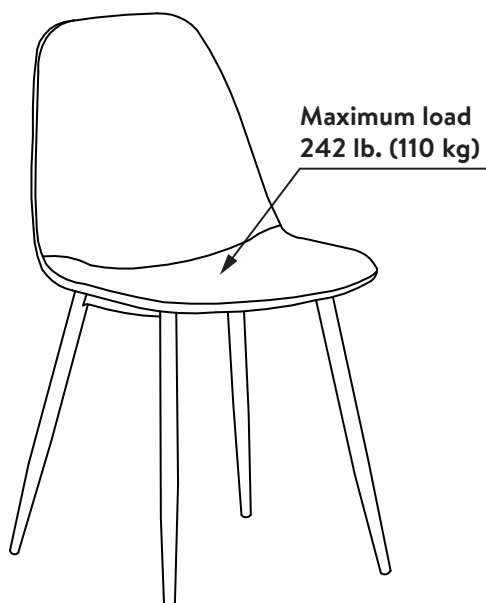

Safety Precautions

WARNING

The maximum load capacity as listed below may not be exceeded. Exceeding load capacity may result in collapse and possible injury!