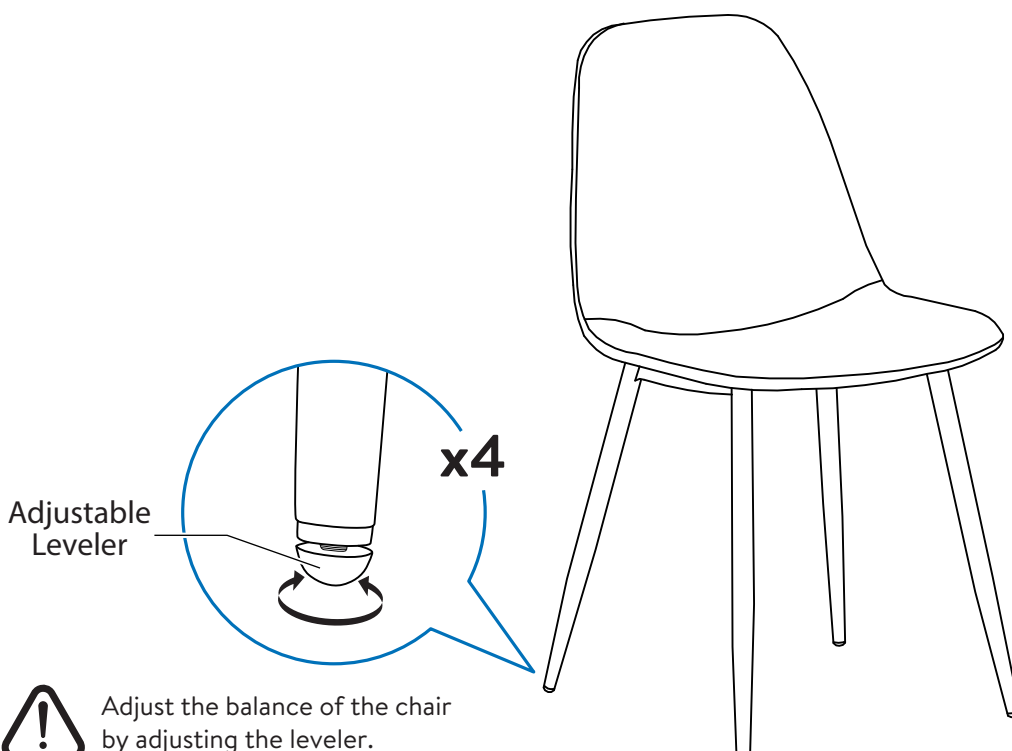

REQUIRED

(A) Seat & Backrest x1

(B) Dowel Base x1

(1) Bolt x4

(2) Flat Washer x4

4x Chairs

Assembly

2. TURN THE CHAIR IN AN UPRIGHT POSITION